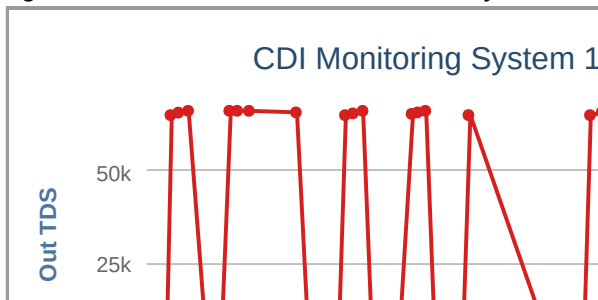

Field 3 Chart

Field 2 Chart

[(/channels/1312941/charts/2?](/channels/1312941/charts/2?)

[bgcolor=%23ffffff&color=%23d62020&dynamic=true&results=60&type=line&update=15)](#)